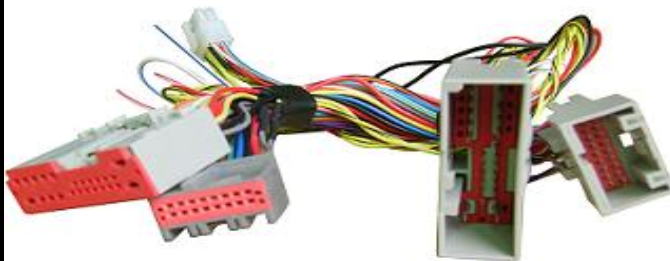

TV-PSA Available now

Cable kit for TV401

For Peugeot/Citroën screen

Navigation in:

- 307
- 407
- 807
- C5

TV-RR Available now

Cable kit for TV400

For Range Rover screen

Navigation in:

- Sport
- Vogue
- Discovery 3

TV-BMW65 Preparing

Cable kit for TV401

For BMW Professional Navigation

in:

- BMW - 7 E65

TV-BMW01 Available now

Cable kit for TV401

For BMW Professional (CIC) in:

- 1 (E87)
- 3 (E90)
- 5 (E60)
- 6 (E63)
- X5 (E70)
- X6 (E71)

Cable for TV402 Available now

FORD Edge and Fussion